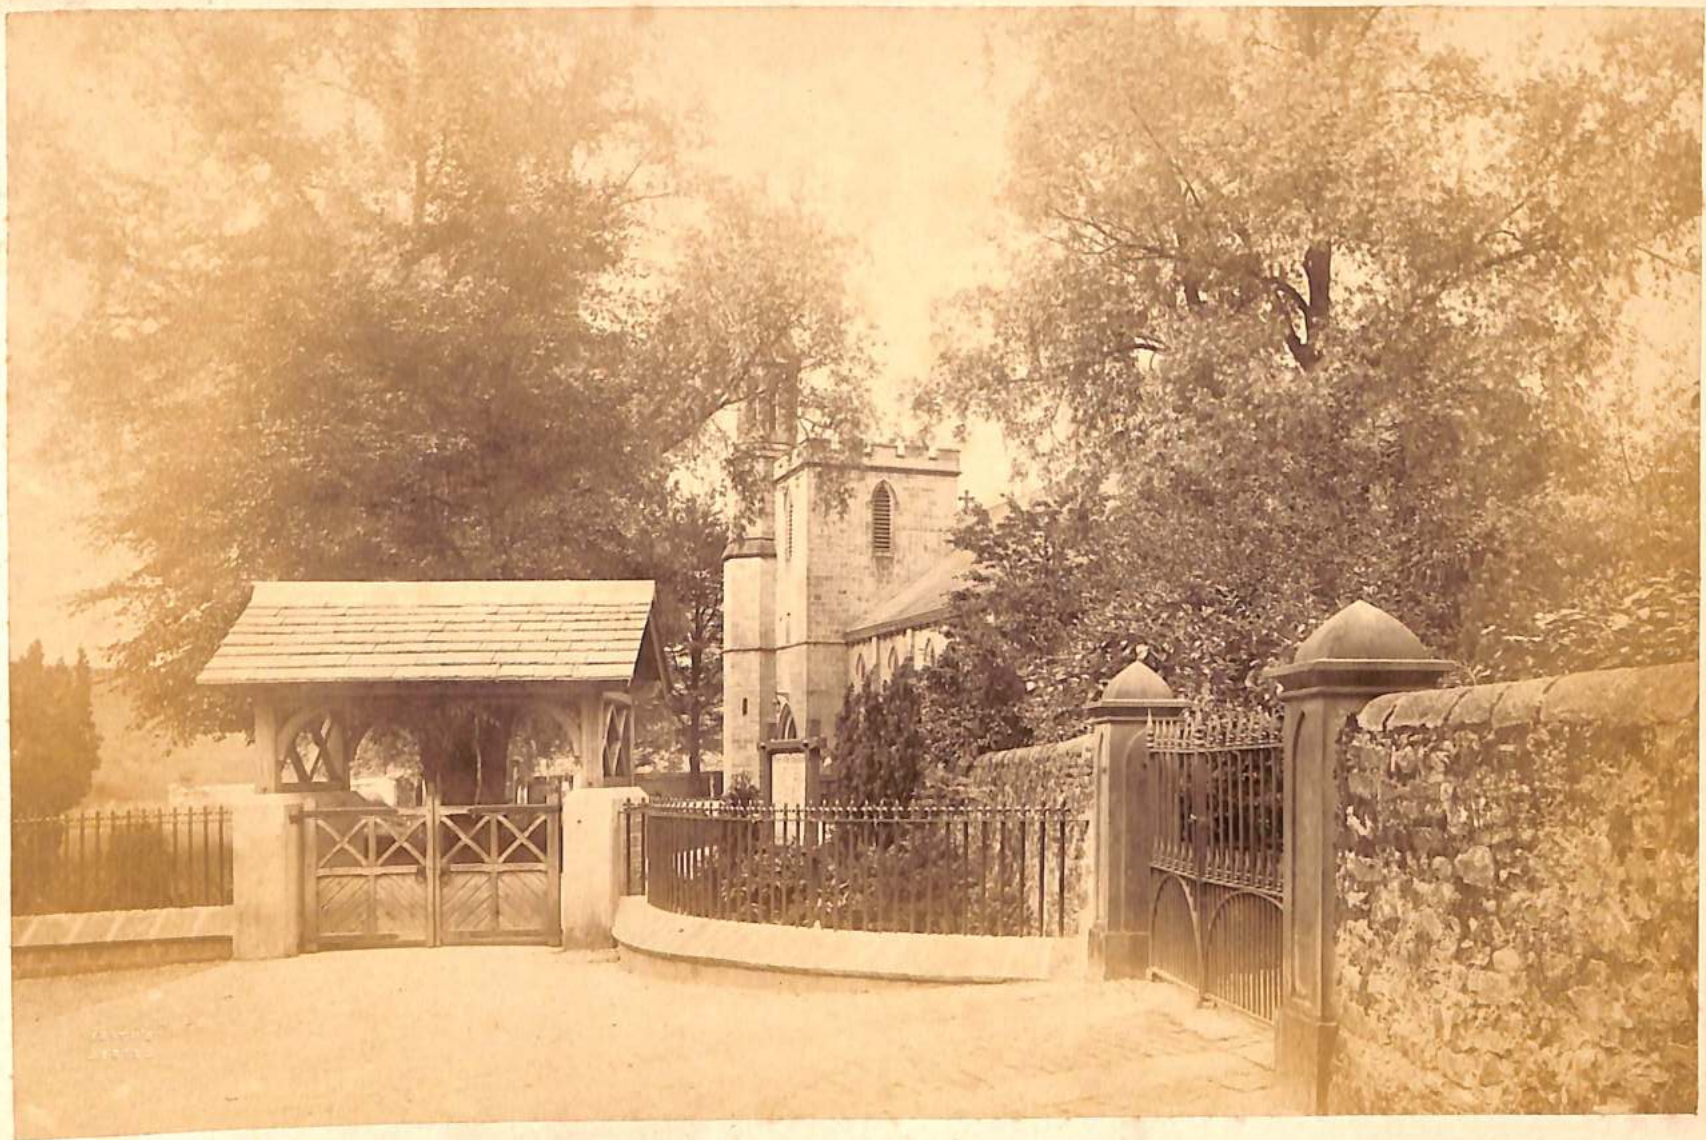

The image shows the front cover of a book. The cover is a deep, dark blue with a fine, pebbled texture. In the center, the word "SETTLE" is printed in a gold, serif font. The letter 'S' is notably larger and features decorative flourishes. The cover is framed by a thin, gold-tooled border. At each of the four corners, there is a small, embossed decorative motif consisting of several curved lines radiating from a central point, resembling a stylized floral or leaf design. The spine of the book is visible on the left edge, showing some wear and the underlying binding structure.

SETTLE

Scarce early photos  
(c. 1880?)

£25.

Settle.

The Church & Gate.

20408. Settle. The Scars

The Scars.

Giggleswick Scars.