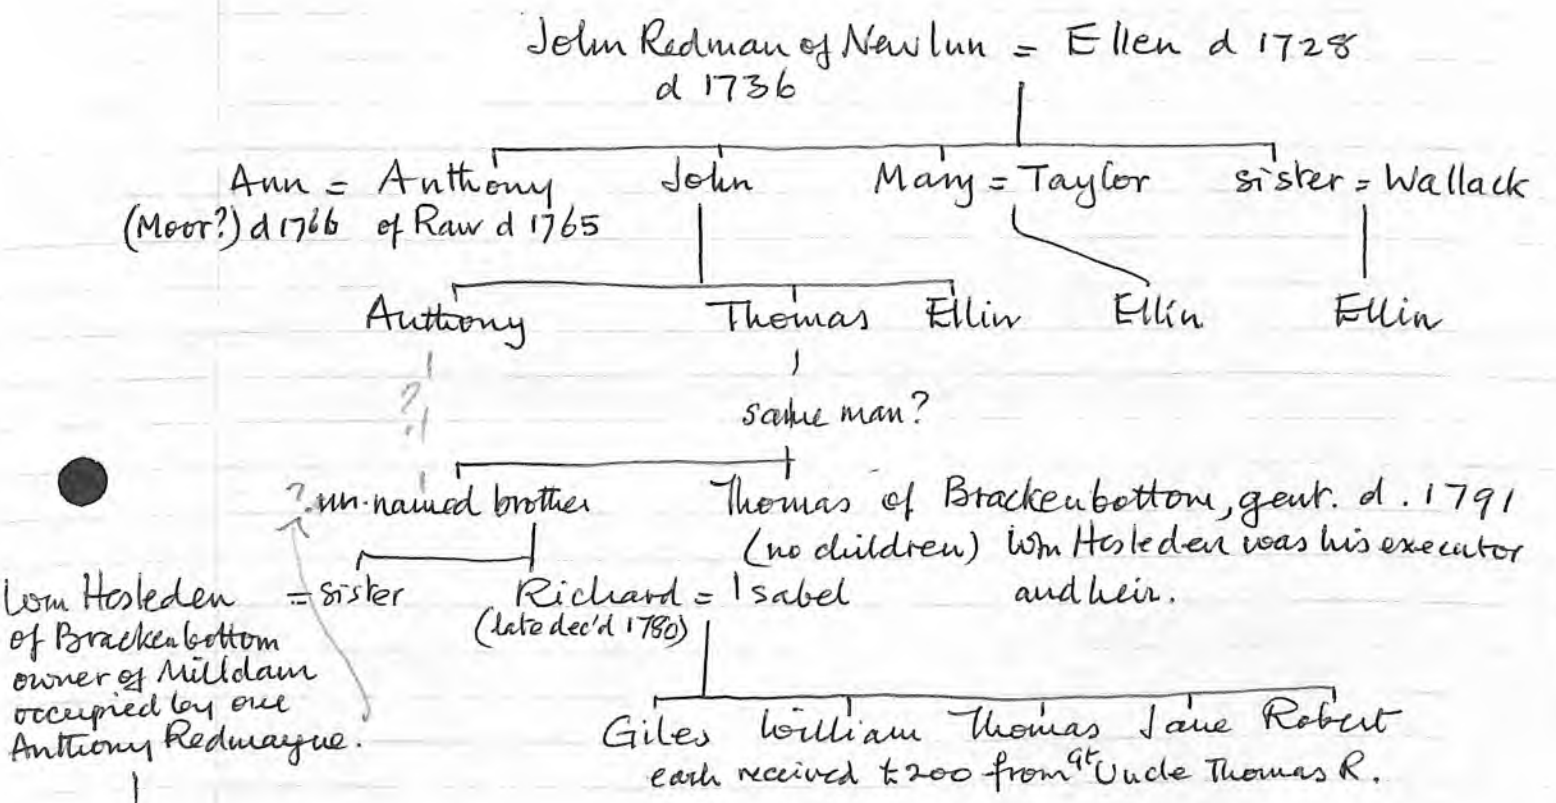

REDMAYNE

604/79

1534 Master Geoffrey Redmay, 'lord & master' i.e. lord of Horton Manor, or his representative.

Jane, Joseph & Betty Redmayne of Milldam received Poor Relief 1821.

- 1851 John Redmayne farmer of Brackenbottom; Thomas R of Brackenbottom, perhaps his son, born 1830 died 1910.
- 1851 Thomas Redmayne of Drybeck b. 1806 ~~died there~~ still there in 1881.
- 1851 John Redmayne of High Birkwith = Margaret who d. 1870; son Marwaduko b 1829 who d. at Clapham in 1881.
- 1851 John Redmayne of Row End.
- 1851 William Redmayne of Borinus born 1810 d 1880 = Ellen, son Robert ^{b. 1847} of Borinus in 1881 with mother Ellen & sister Ellen; Robert of Row End d 1909 age 61