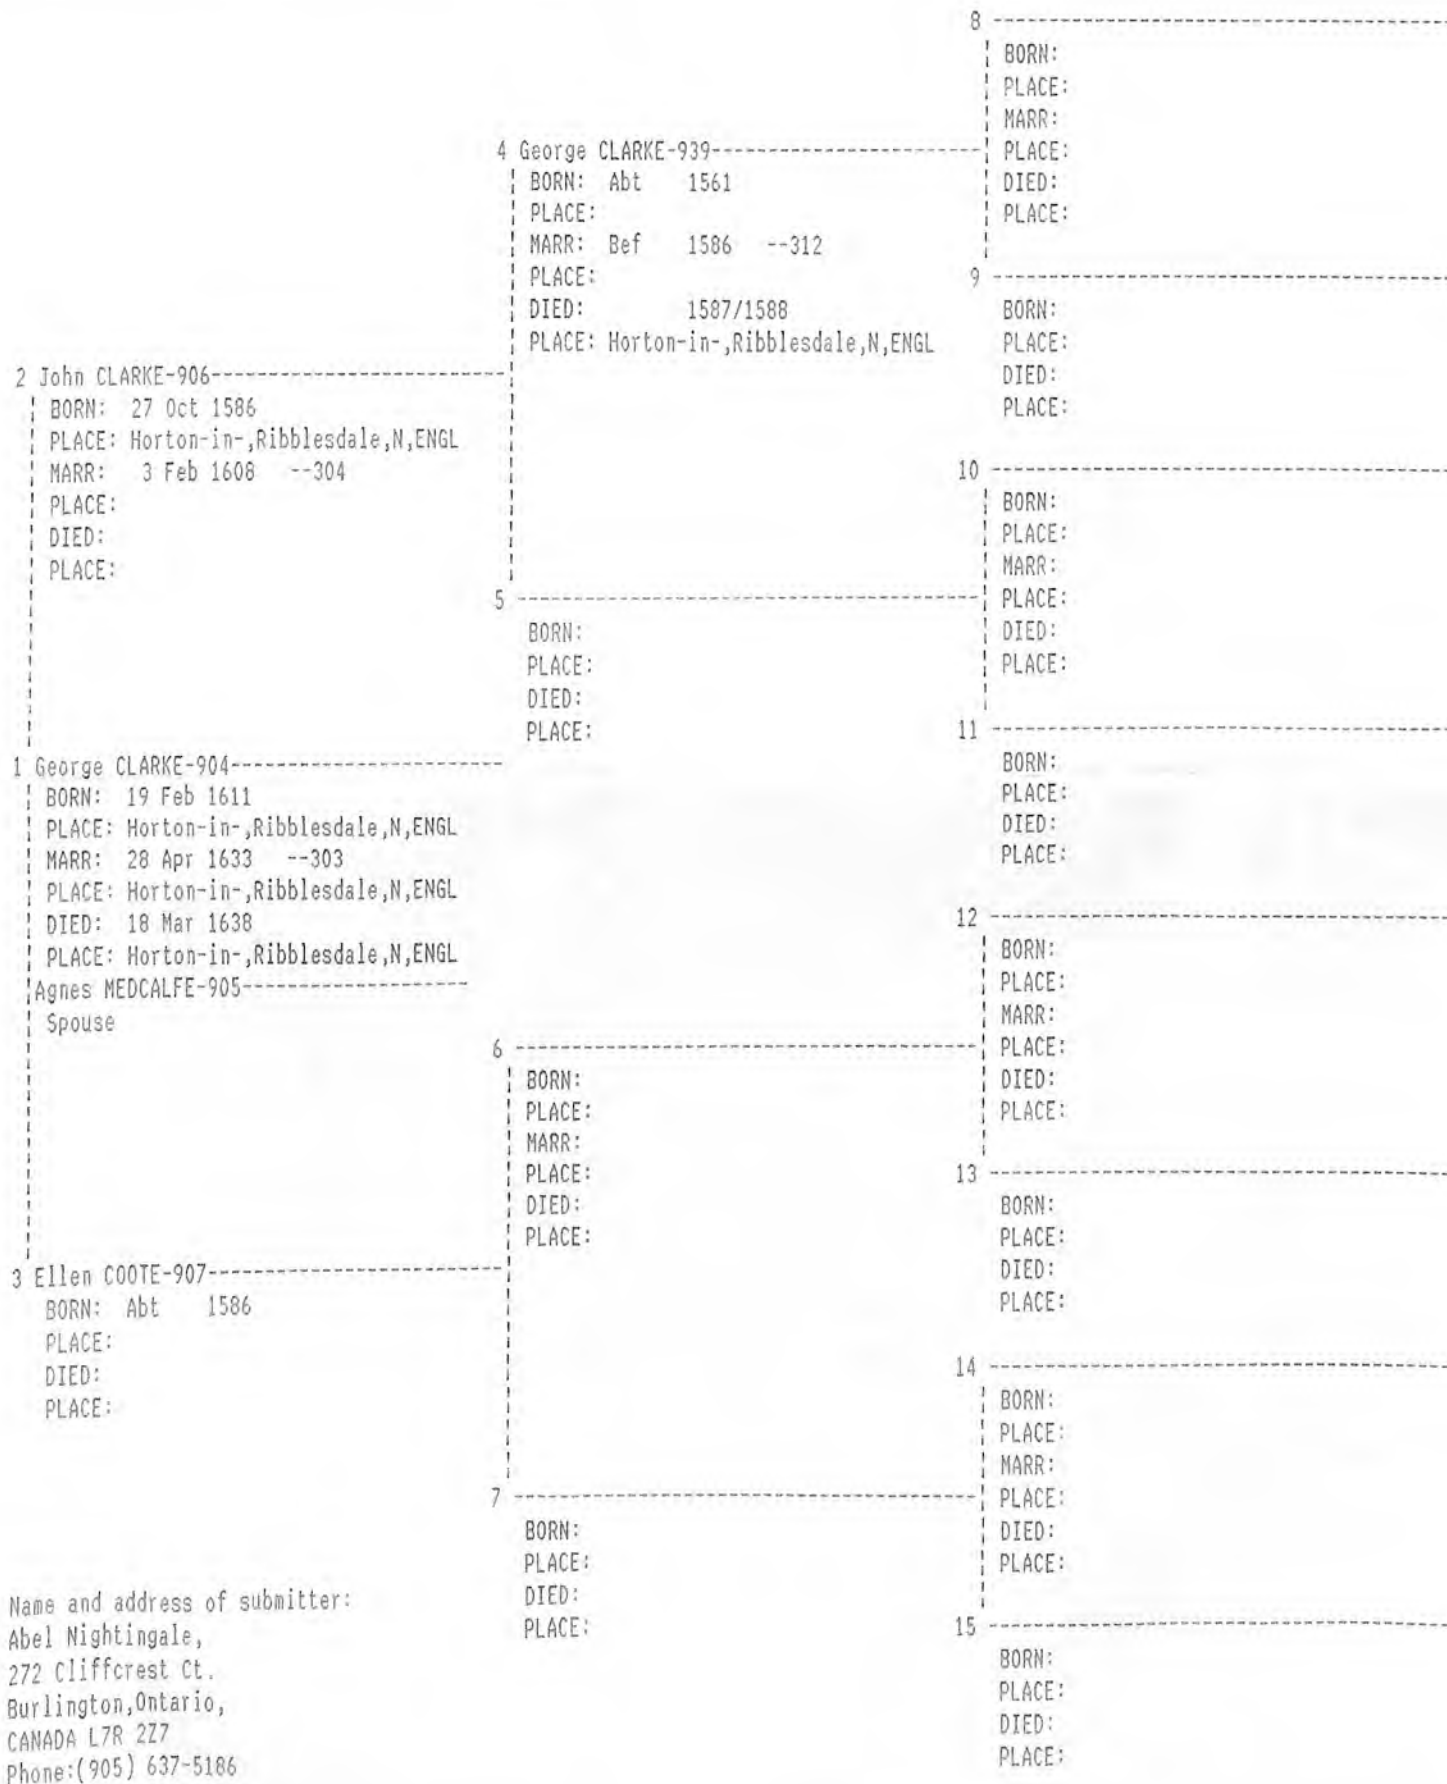

PEDIGREE CHART

2 Oct 1994

Chart no. 13

Number 1 on this chart is the same as no. 14 on chart no. 8

Name and address of submitter:
Abel Nightingale,
272 Cliffcrest Ct.
Burlington, Ontario,
CANADA L7R 2Z7
Phone:(905) 637-5186