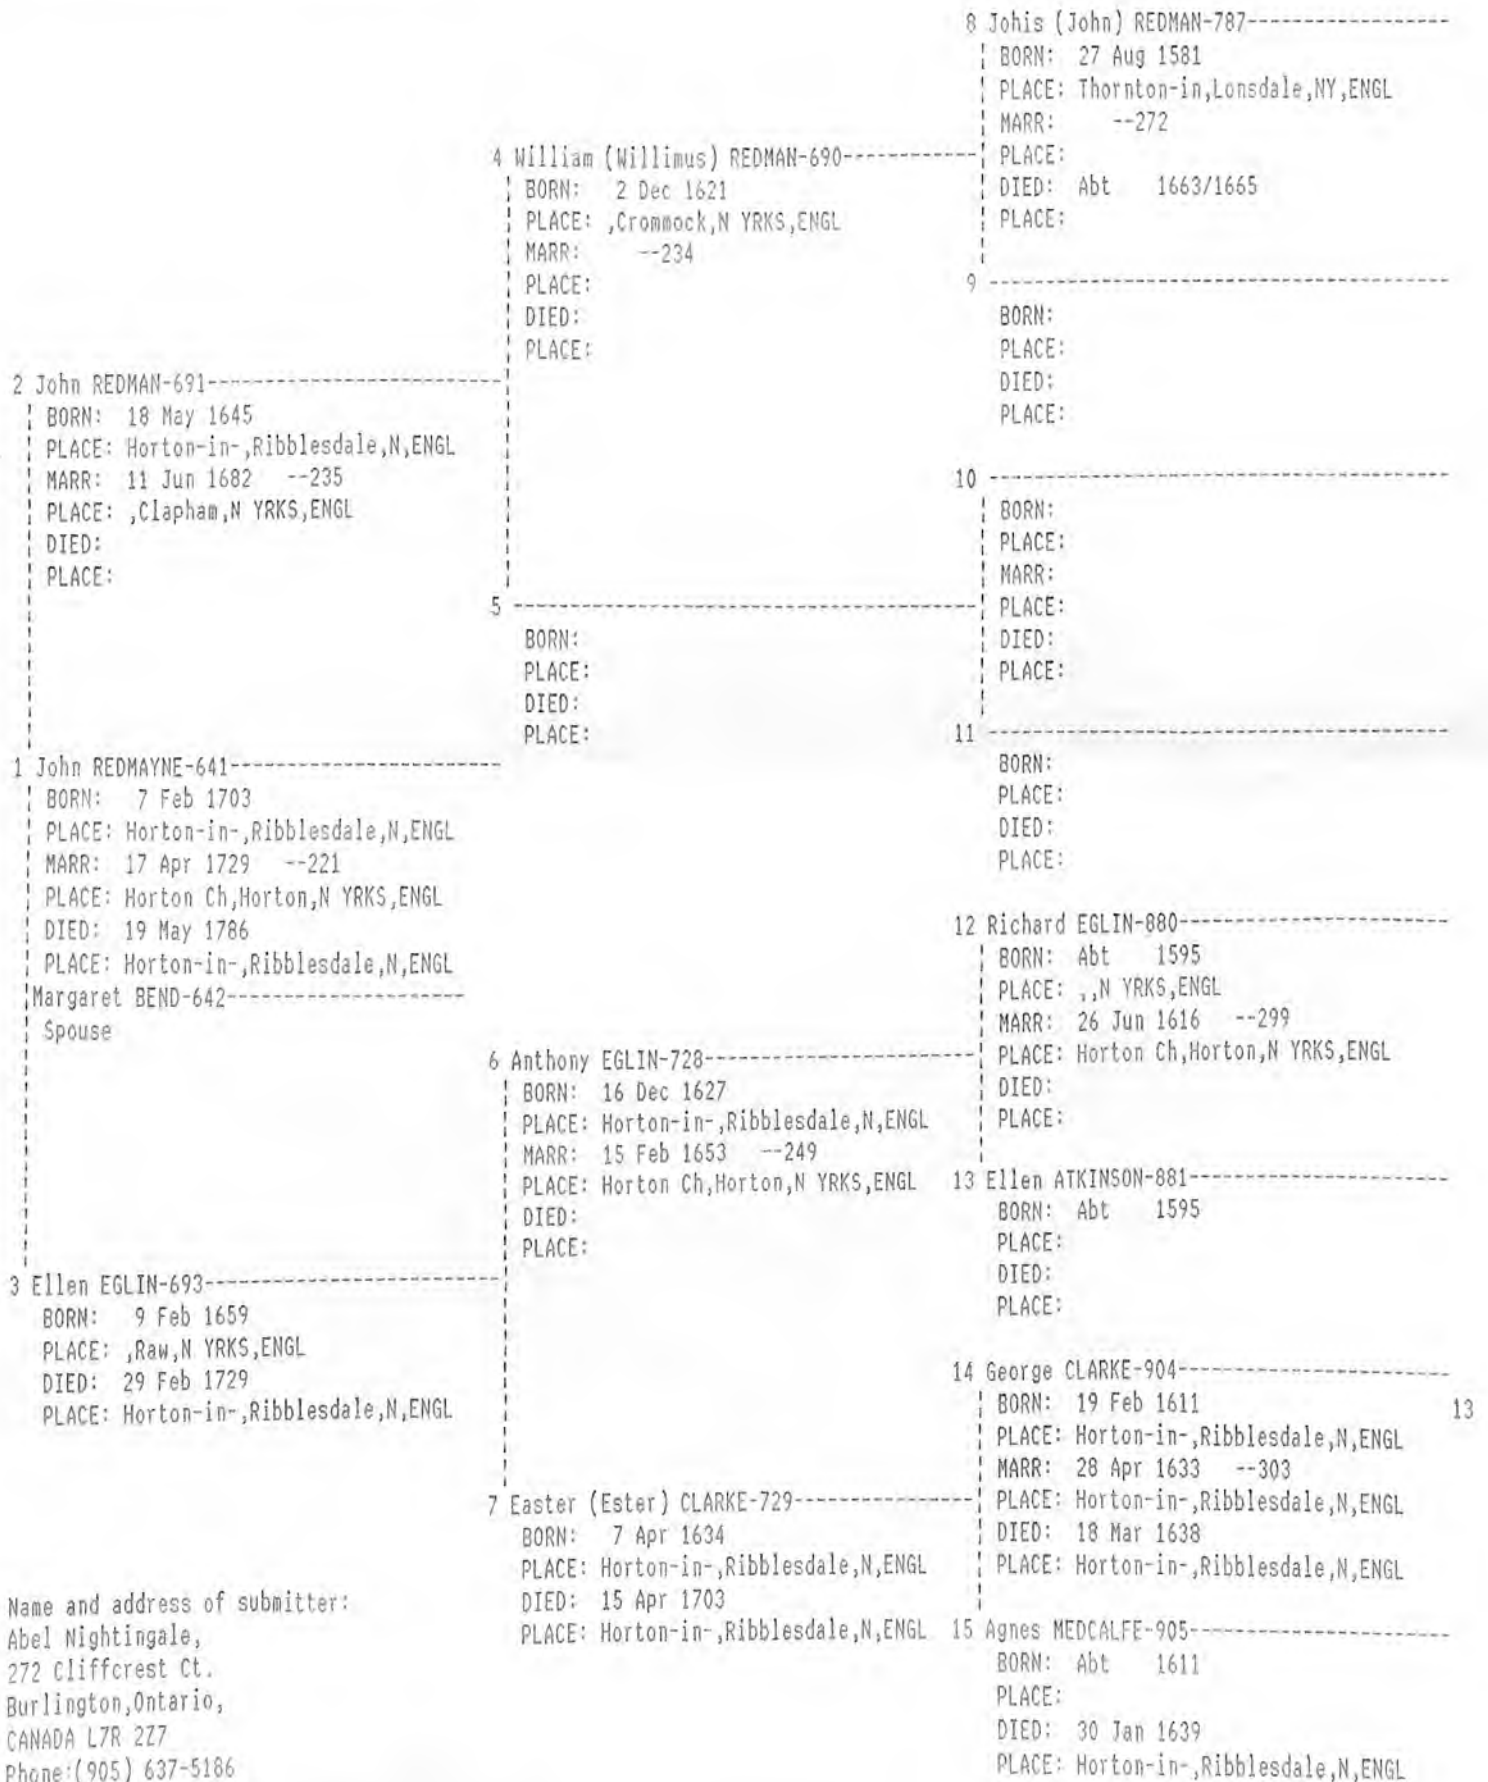

PEDIGREE CHART

2 Oct 1994

Chart no. 8

Number 1 on this chart is the same as no. 8 on chart no. 2

Name and address of submitter:
Abel Nightingale,
272 Cliffcrest Ct.
Burlington,Ontario,
CANADA L7R 2Z7
Phone:(905) 637-5186