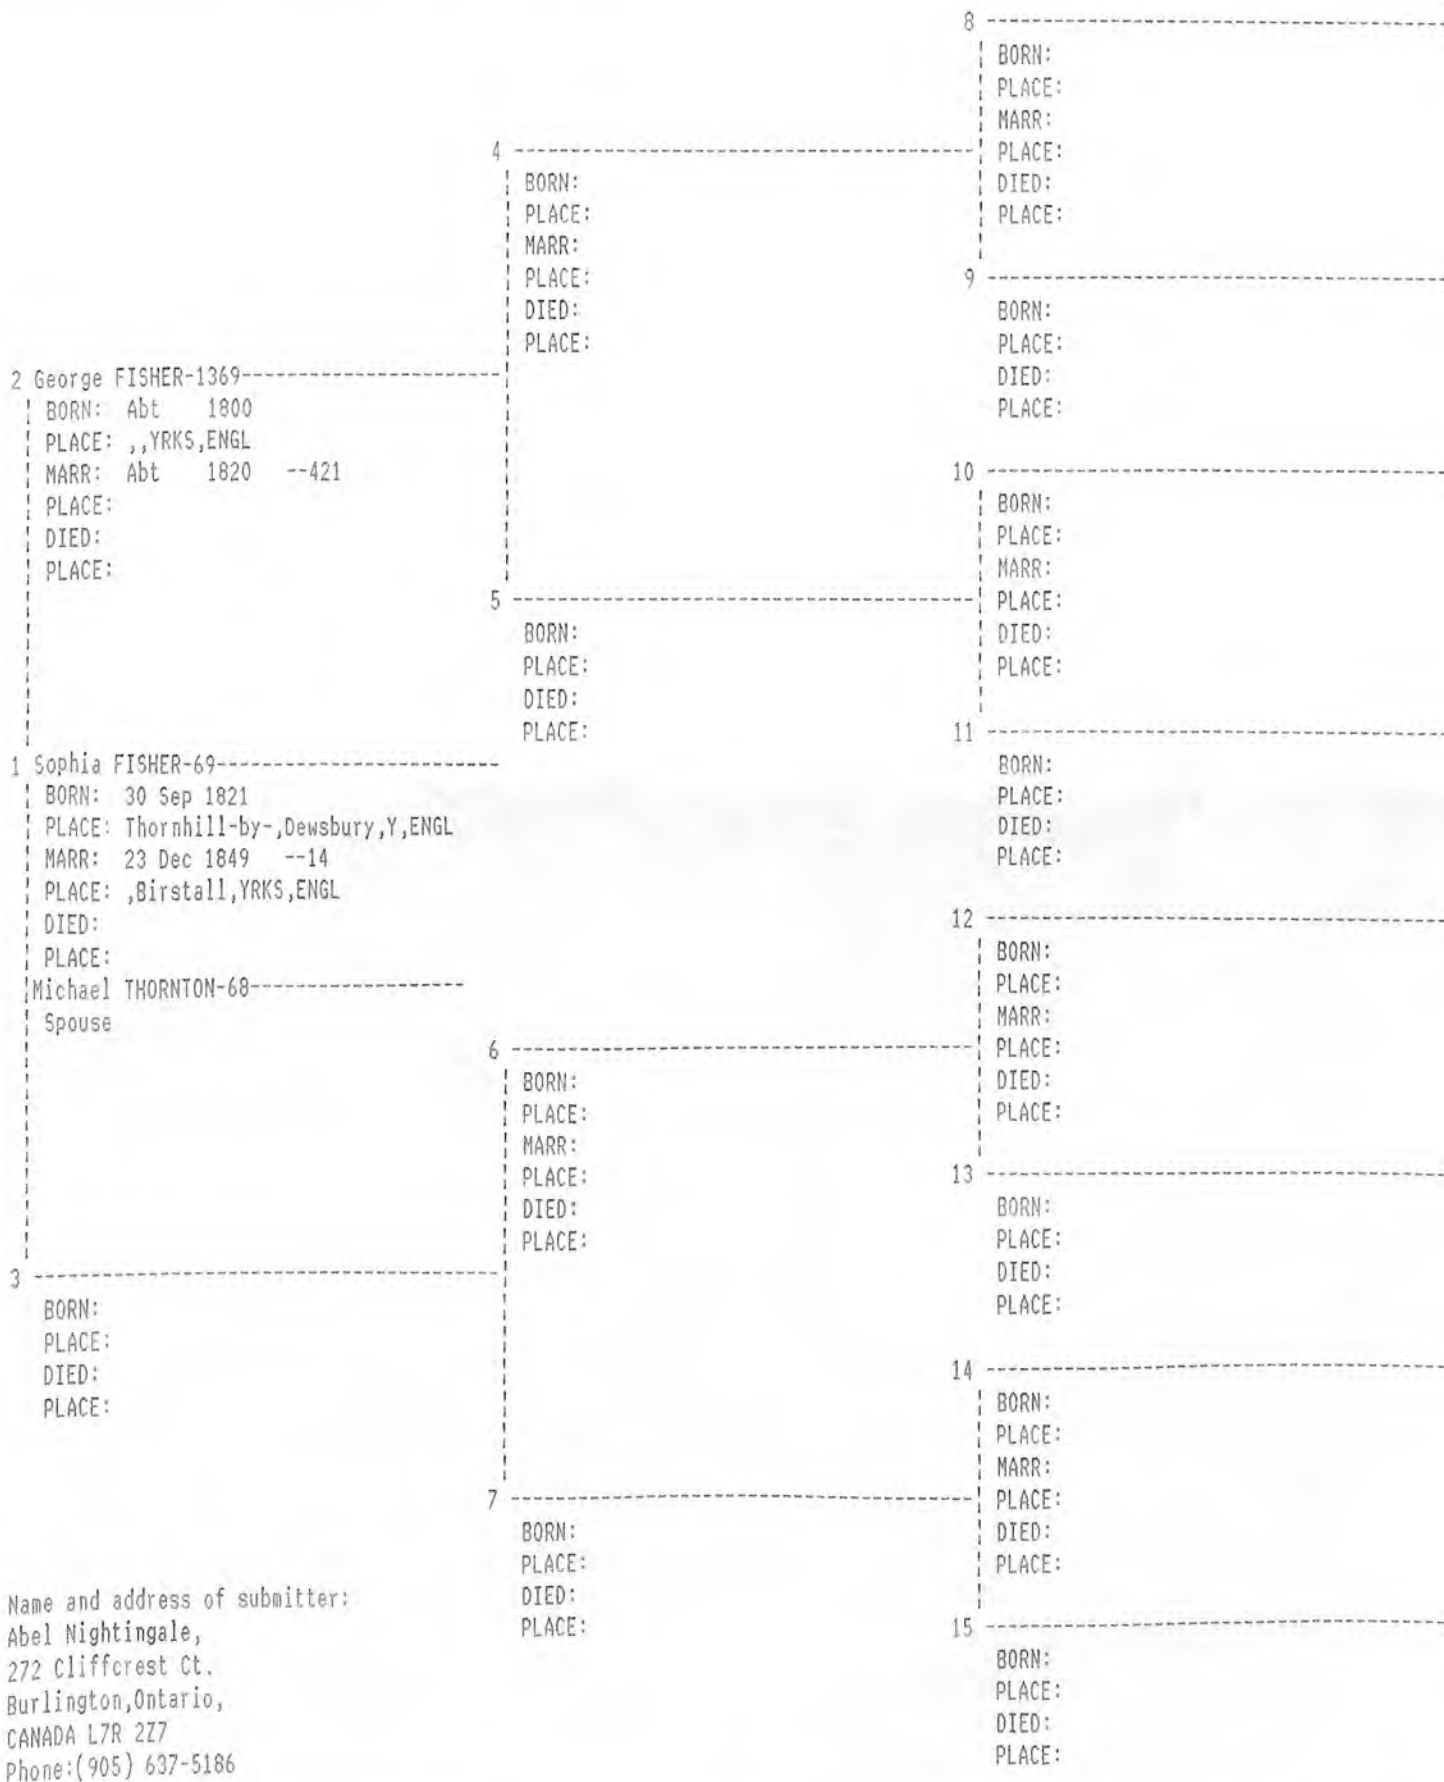

PEDIGREE CHART

2 Oct 1994

Chart no. 7

Number 1 on this chart is the same as no. 15 on chart no. 1

Name and address of submitter:
Abel Nightingale,
272 Cliffcrest Ct.
Burlington,Ontario,
CANADA L7R 2Z7
Phone:(905) 637-5186