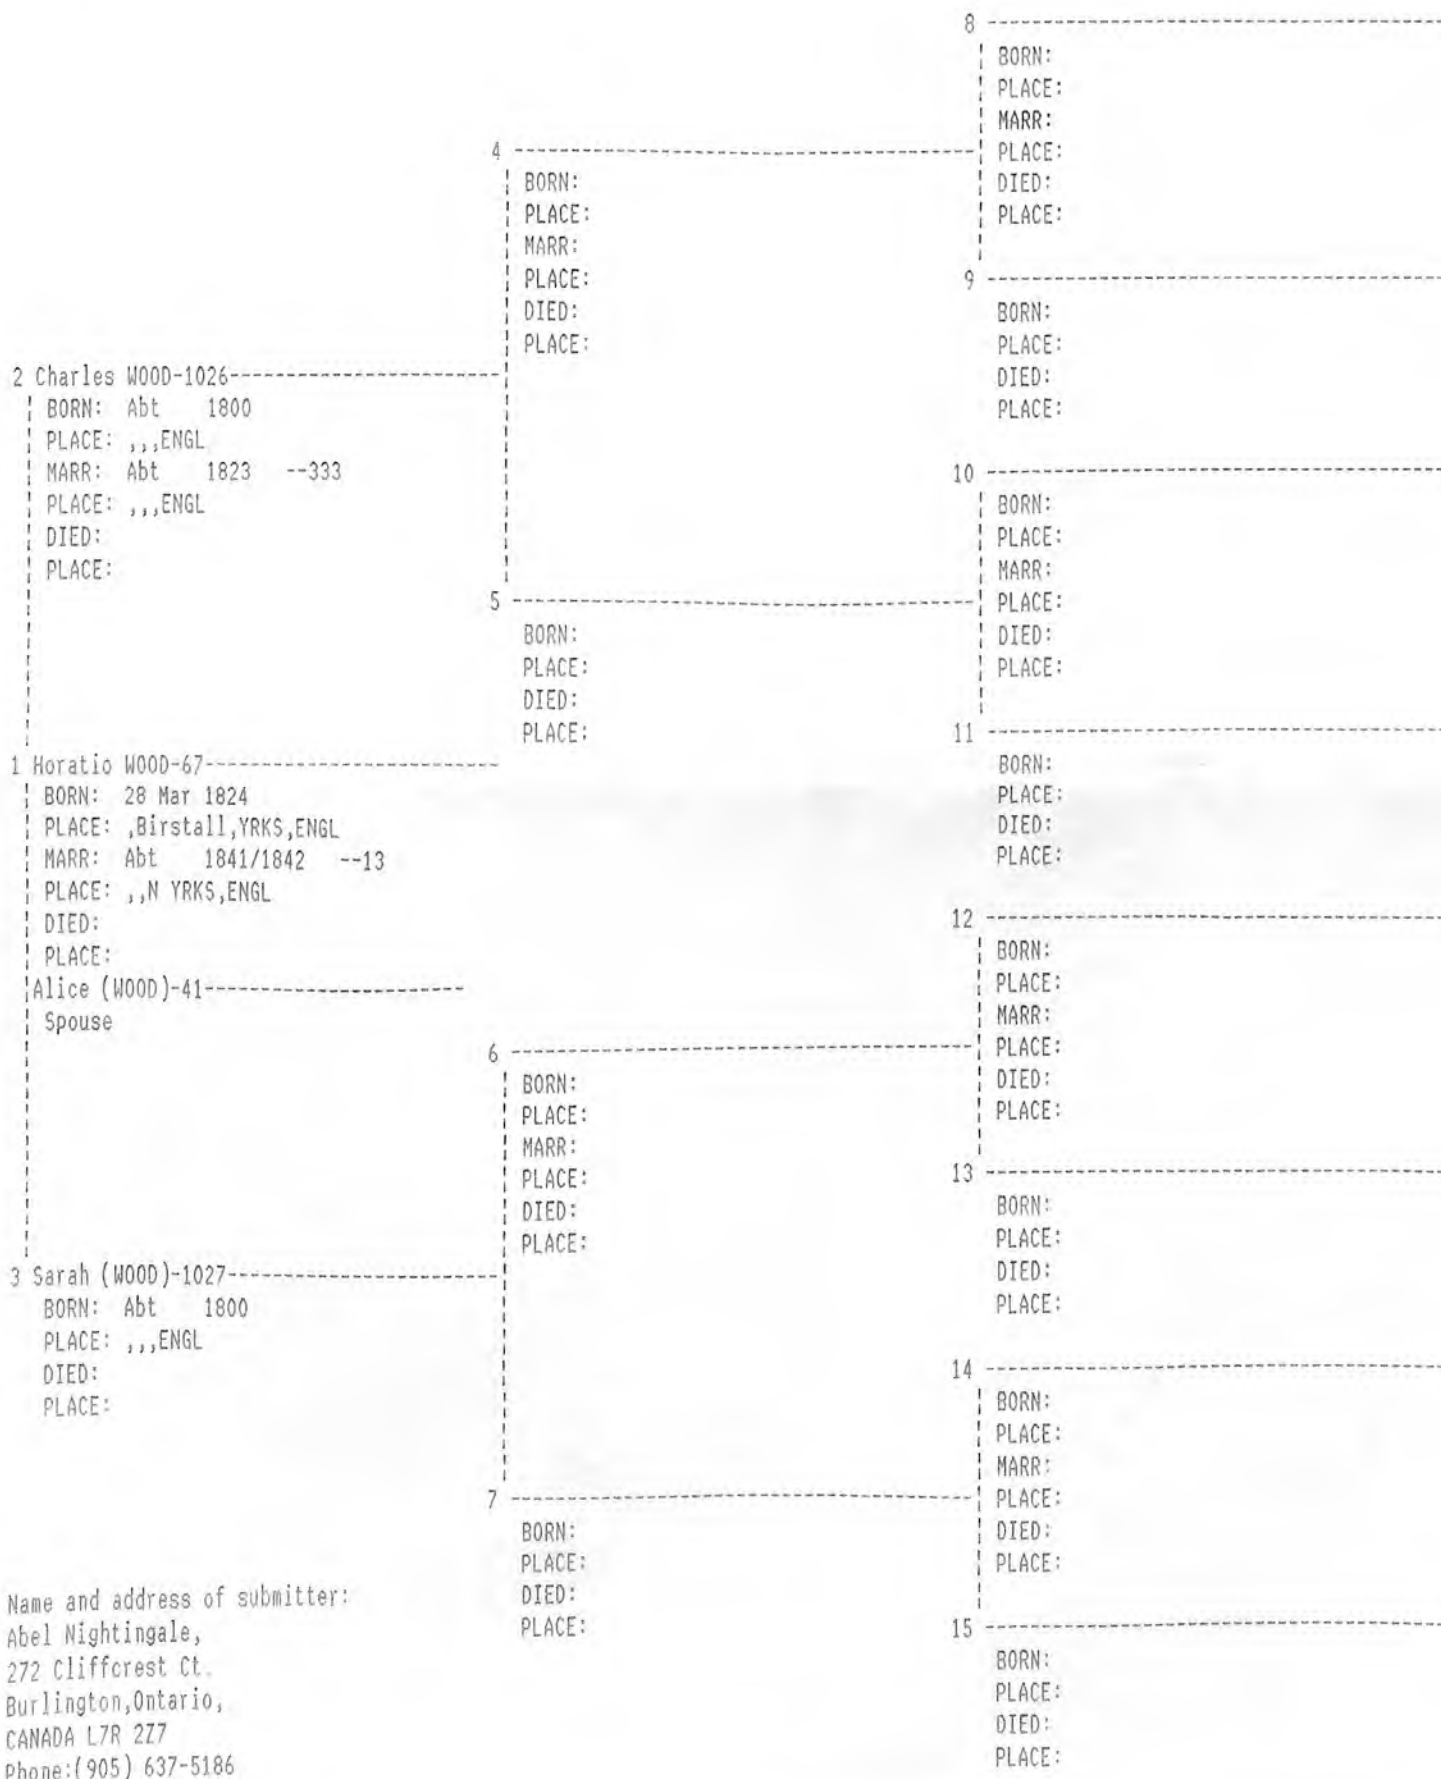

PEDIGREE CHART

2 Oct 1994

Chart no. 4

Number 1 on this chart is the same as no. 10 on chart no. 1

PEDIGREE CHART

2 Oct 1994

Chart no. 5

Number 1 on this chart is the same as no. 12 on chart no. 1

PEDIGREE CHART

2 Oct 1994

Chart no. 6

Number 1 on this chart is the same as no. 14 on chart no. 1

Name and address of submitter:  
 Abel Nightingale,  
 272 Cliffcrest Ct.  
 Burlington, Ontario,  
 CANADA L7R 2Z7  
 Phone:(905) 637-5186