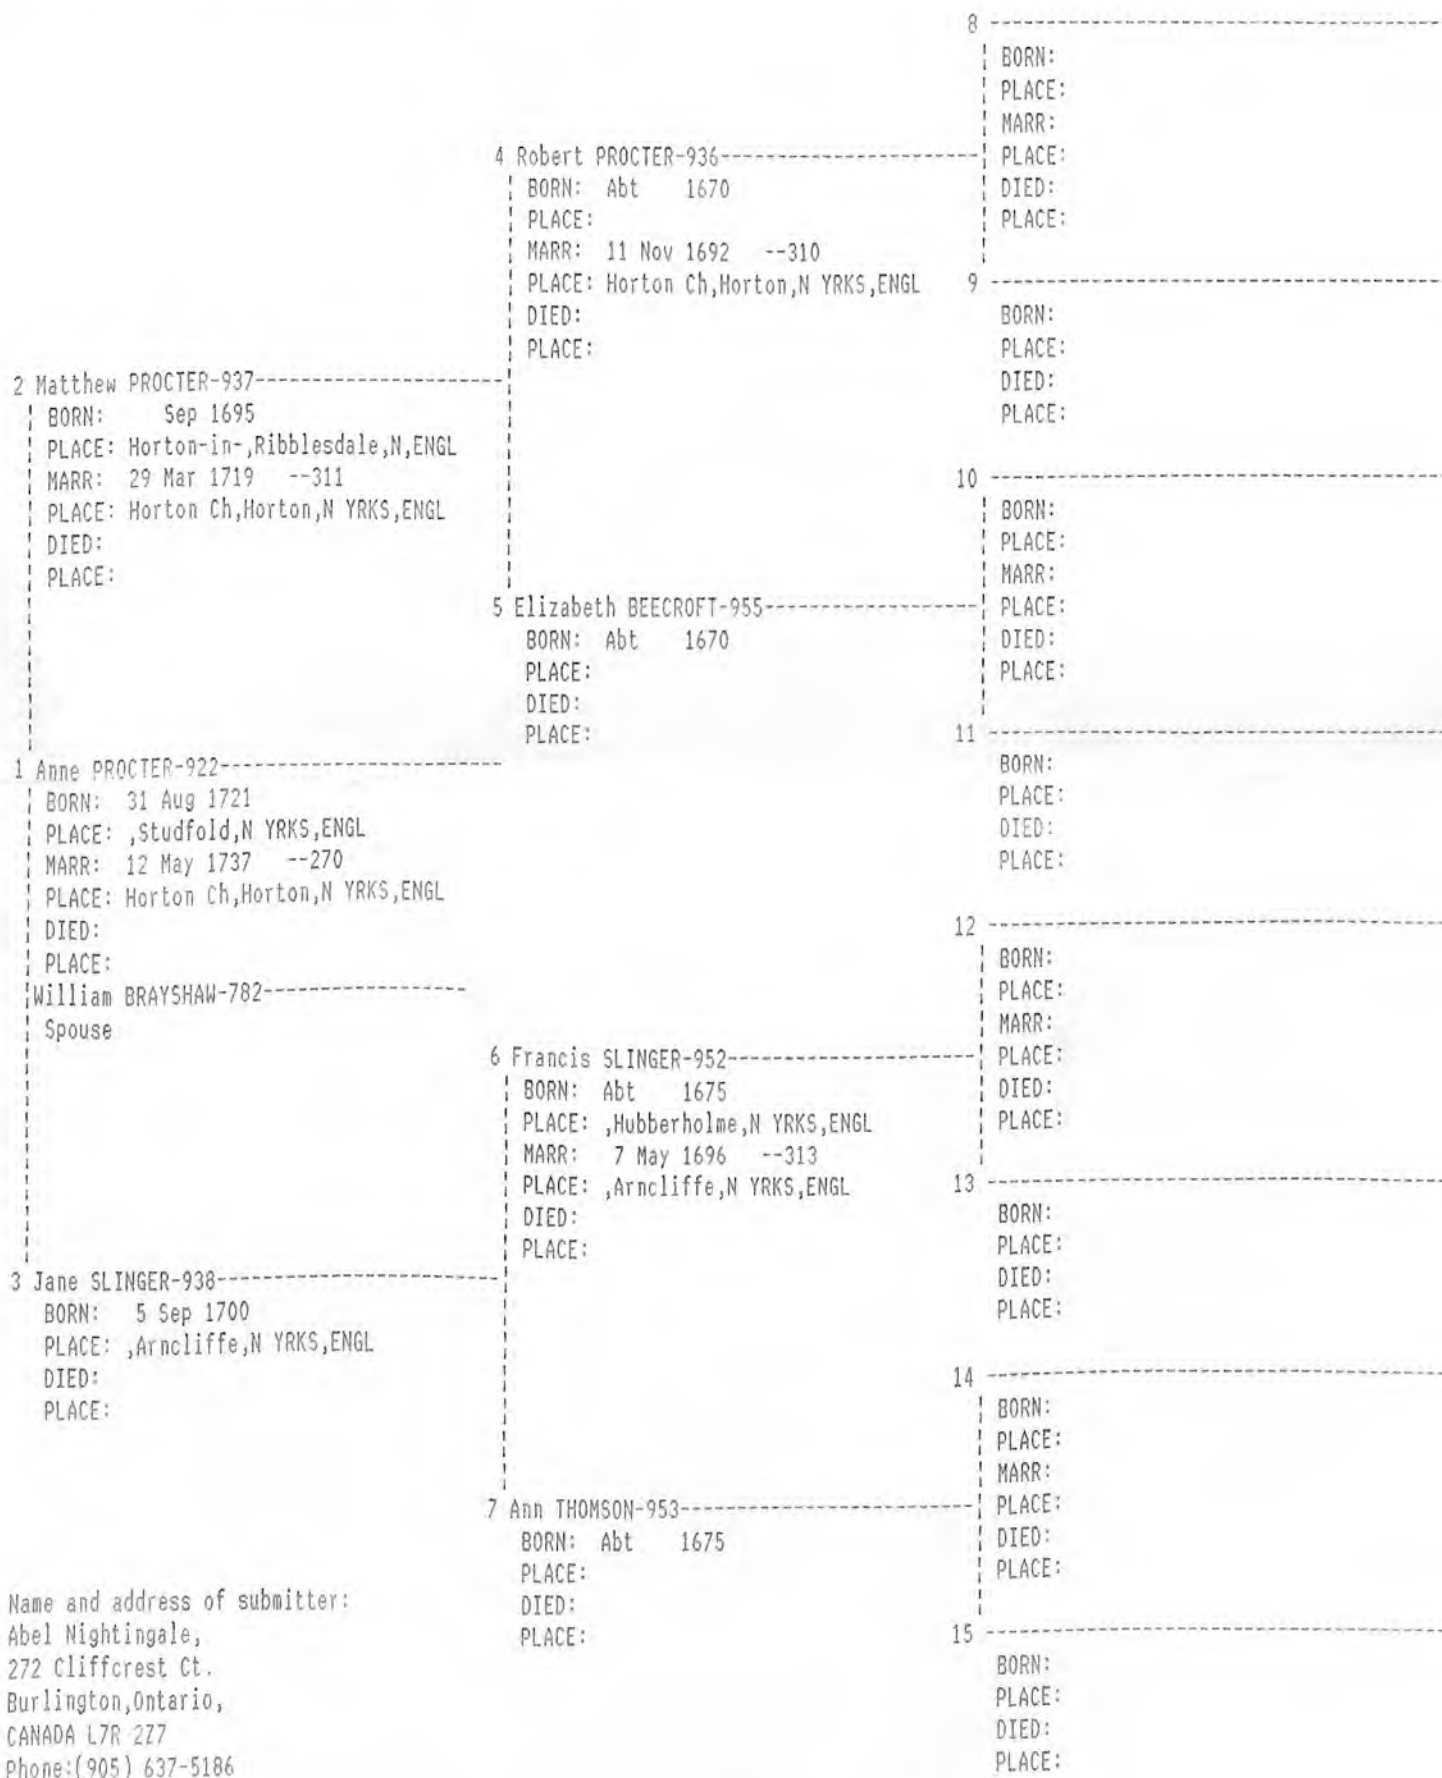

PEDIGREE CHART

2 Oct 1994

Chart no. 9

Number 1 on this chart is the same as no. 9 on chart no. 2

Name and address of submitter:  
 Abel Nightingale,  
 272 Cliffcrest Ct.  
 Burlington,Ontario,  
 CANADA L7R 2Z7  
 Phone:(905) 637-5186

PEDIGREE CHART

2 Oct 1994

Chart no. 10

Number 1 on this chart is the same as no. 15 on chart no. 2

PEDIGREE CHART

2 Oct 1994

Chart no. 11

Number 1 on this chart is the same as no. 8 on chart no. 6